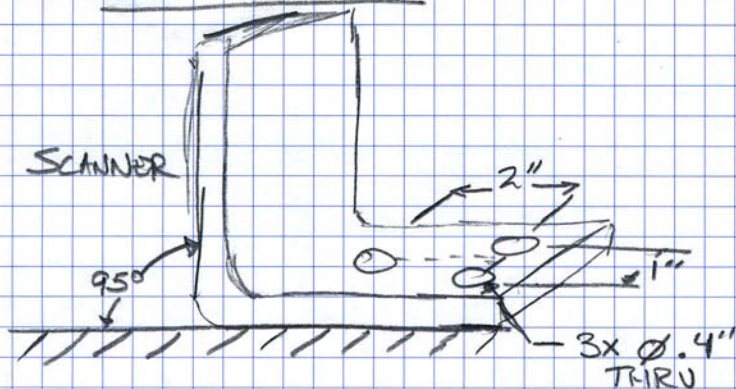

SPECIAL MOUNT

CUSTOM CABLE

CUSTOM FOCUS

PRESET DEFAULTS

- ENABLE: UPC EAN
- TRIGGER MODE: LEVEL
- PREAMBLE: "RDR"
- SCAN RATE: 700 SPS
- HOST: 9600, 8, NONE, 1