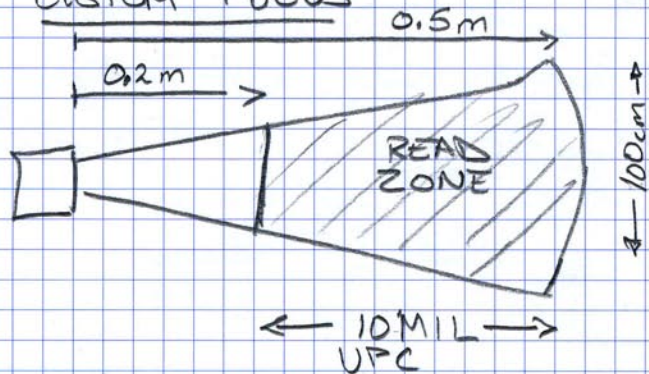

SPECIAL MOUNT

CUSTOM CABLE

CUSTOM FOCUS

PRESET DEFAULTS

- ENABLE: UPC EAN
- TRIGGER MODE: LEVEL
- PREAMBLE: "RDR"
- SCAN RATE: 700 SPS
- HOST: 9600, 8, NONE, 1