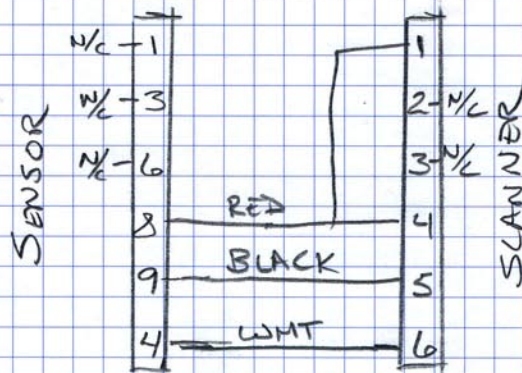

SPECIAL MOUNT

CUSTOM CABLE

CUSTOM FOCUS

PRESET DEFAULTS

- ENABLE: UPC EAN
- TRIGGER MODE: LEVEL
- PREAMBLE: "RDR"
- SCAN RATE: 700 SPS
- HOST: 9600, 8, NONE, 1